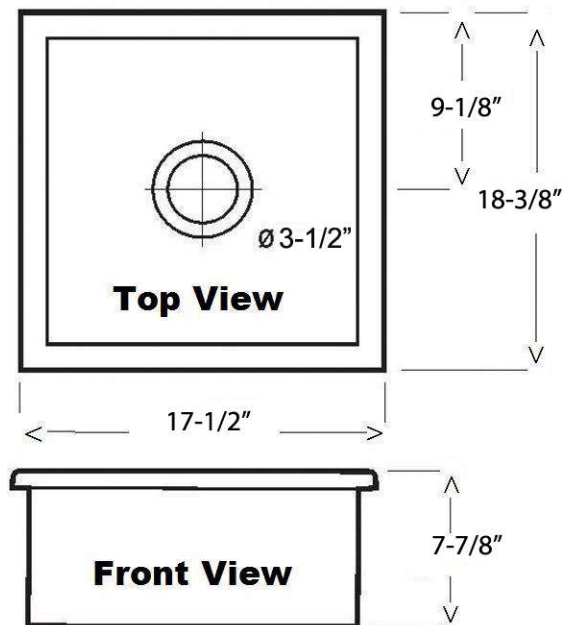

SILVIA KITCHEN SINK

Cat. No.
KS33

W: 17-1/2"
D: 18-3/8"
H: 7-7/8"

Features:

- ▶ Made of fine fire clay for durability
- ▶ Can be used with garbage disposals
- ▶ This sink can be installed both as a under-mount and drop-in sink
- ▶ Flange extension NOT required
- ▶ Accommodates 3 1/2" drain

Colors:

WH White

Compliance Certification
Meets or exceeds the following
specifications: ASME
112.19.2.2018 for Fire Clay fixtures.

Interior Dimensions:

Basin Interior: 15-1/4"W x 16-1/8"D
Basin Depth: 6-3/4"

Dimensions of fixture are nominal and may vary within the range of tolerances established by ANSI Standard A112.19.9. Dimensions and specifications subject to change without notice.